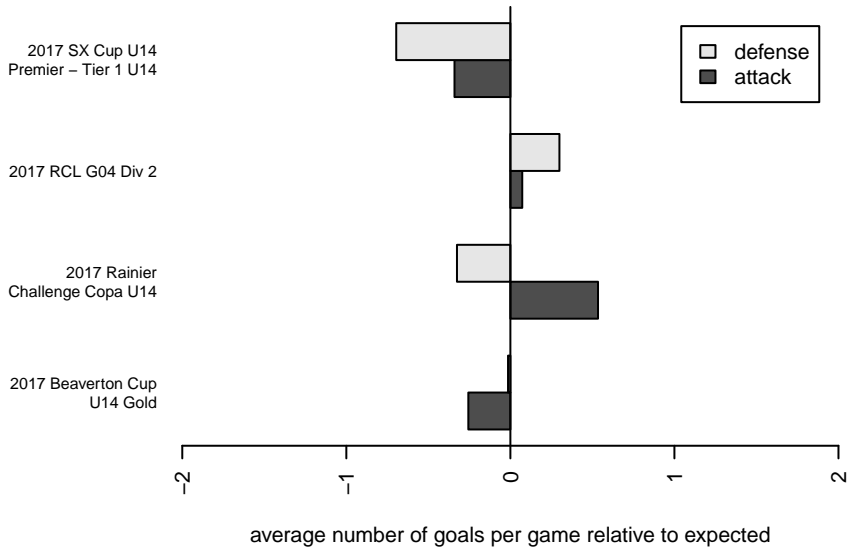

Seattle United Tango G04

Seattle United Premier
 Seattle, WA
 G04 total strength=1581
 attack=13.55 defense=16.53
 fall league = RCL G04 Div 2

alt names used:
 Seattle United G04 Tango
 SEATTLE UNITED G04 TANGO (WA)
 Seattle United G04 Tango B
 SU G04 Tango

Venues played:
 2017 Rainier Challenge Copa U14
 2017 Beaverton Cup U14 Gold
 2017 SX Cup U14 Premier – Tier 1 U14
 2017 RCL G04 Div 2

Seattle United Tango G04
 Dots are actual minus expected GF (blue circles) and GA (red triangles).
 Blue line is smoothed change in attack strength. Red is smoothed change in defense strength.

**attack and defense variance (black dot)
relative to other teams
and top 10 in region**

**attack and defense rating
relative to others at age
and all opponents in last 13 months**

Performance relative to 13 month average