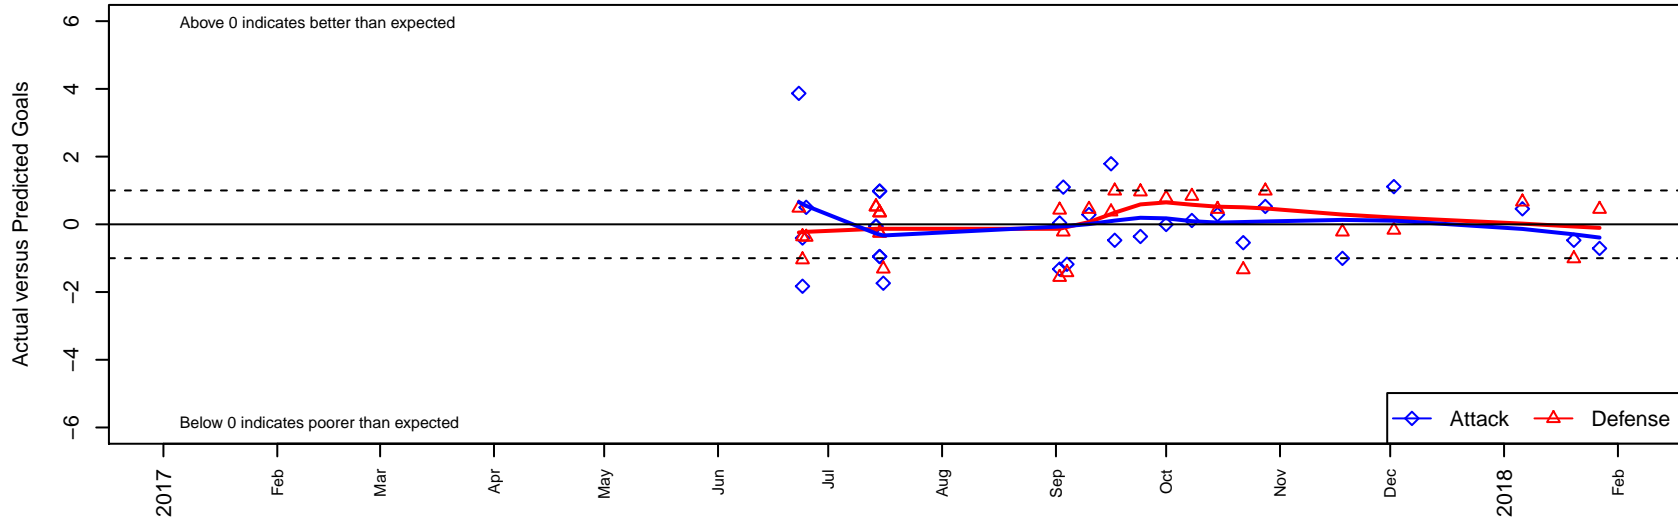

Seattle United Tango G04

Seattle United Premier
 Seattle, WA
 G04 total strength=1581
 attack=13.55 defense=16.53
 fall league = RCL G04 Div 2

alt names used:
 Seattle United G04 Tango
 SEATTLE UNITED G04 TANGO (WA)
 Seattle United G04 Tango B
 SU G04 Tango

Venues played:
 2017 Rainier Challenge Copa U14
 2017 Beaverton Cup U14 Gold
 2017 SX Cup U14 Premier – Tier 1 U14
 2017 RCL G04 Div 2

Seattle United Tango G04
 Dots are actual minus expected GF (blue circles) and GA (red triangles).
 Blue line is smoothed change in attack strength. Red is smoothed change in defense strength.

**attack and defense variance (black dot)
relative to other teams
and top 10 in region**

**attack and defense rating
relative to others at age
and all opponents in last 13 months**

Performance relative to 13 month average