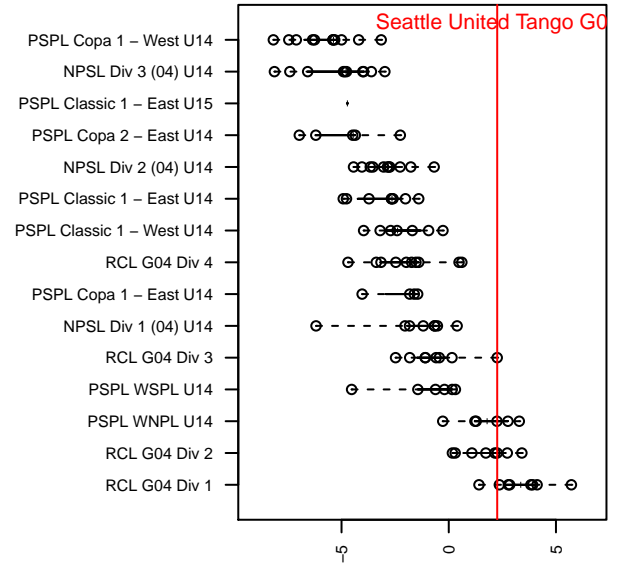

Seattle United Tango G04

Seattle United Premier
 Seattle, WA
 G04 total strength=1581
 attack=13.55 defense=16.53
 fall league = RCL G04 Div 2

alt names used:
 Seattle United G04 Tango
 SEATTLE UNITED G04 TANGO (WA)
 Seattle United G04 Tango B
 SU G04 Tango

Venues played:
 2017 Rainier Challenge Copa U14
 2017 Beaverton Cup U14 Gold
 2017 SX Cup U14 Premier – Tier 1 U14
 2017 RCL G04 Div 2

Seattle United Tango G04
 Dots are actual minus expected GF (blue circles) and GA (red triangles).
 Blue line is smoothed change in attack strength. Red is smoothed change in defense strength.

**attack and defense variance (black dot)
relative to other teams
and top 10 in region**

**attack and defense rating
relative to others at age
and all opponents in last 13 months**

Performance relative to 13 month average